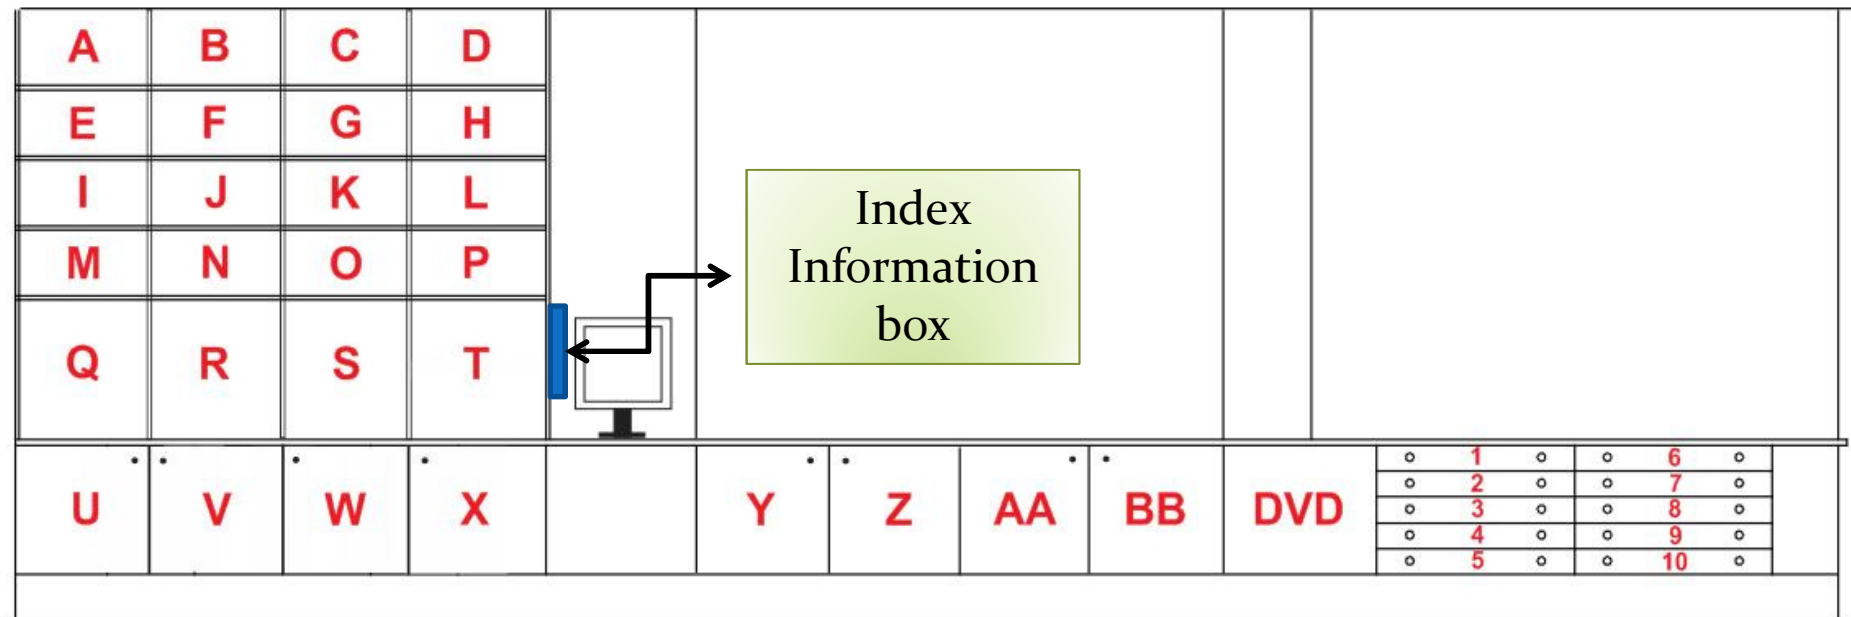

Where can I find it ?.....